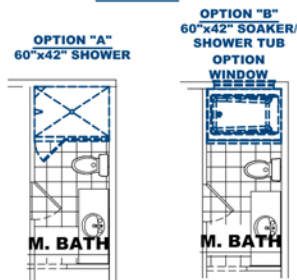

MEADOWBROOK

SQUARE FOOTAGE

2,522	Total Footage
1,261	Main Level
1,261	Optional Basement

HOME SPECS

3-6	Bedrooms
2-3	Baths
2	Car Garage
50'0	Width
40'2	Depth

PRICING

Elevation A-

Elevation B-

Elevation C-

ELEVATION A

ELEVATION B

ELEVATION C

MEADOWBROOK

MAIN LEVEL

1,261 sq. ft.

MAIN LEVEL

OPTIONAL BASEMENT

1,261 sq. ft.

OPTION BASEMENT LEVEL

OPTION M. BATH

OPTION LAUNDRY

OPTION STAIRS WITH BASEMENT OPTION