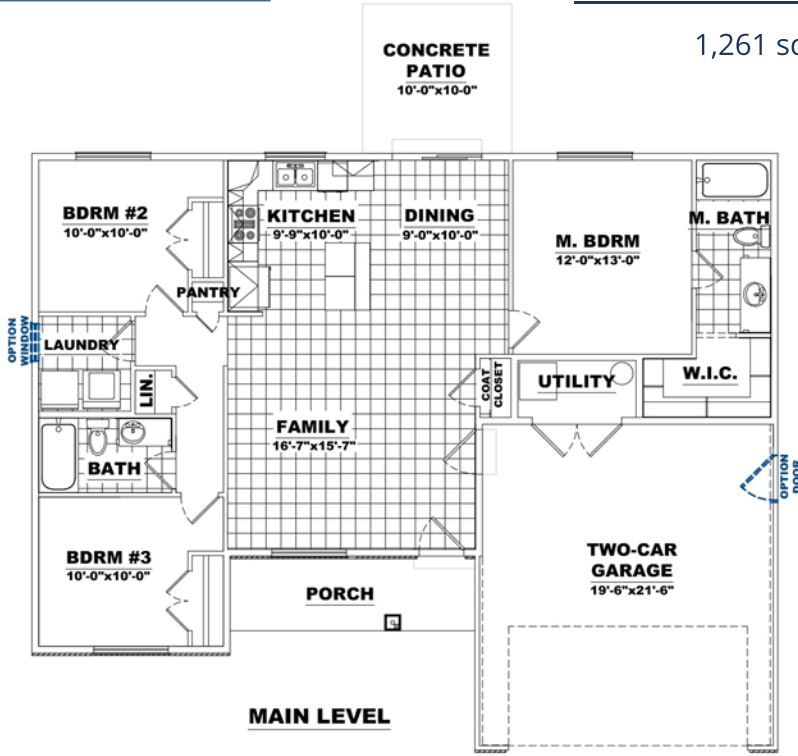

MEADOWBROOK

SQUARE FOOTAGE

2,522	Total Footage
1,261	Main Level
1,261	Optional Basement

HOME SPECS

3-6	Bedrooms
2-3	Baths
2	Car Garage
50'0	Width
40'2	Depth

PRICING

Elevation A-

Elevation B-

Elevation C-

ELEVATION A

ELEVATION B

ELEVATION C

MEADOWBROOK

MAIN LEVEL

1,261 sq. ft.

MAIN LEVEL

OPTIONAL BASEMENT

1,261 sq. ft.

OPTION BASEMENT LEVEL

OPTION M. BATH

OPTION LAUNDRY

OPTION STAIRS WITH BASEMENT OPTION