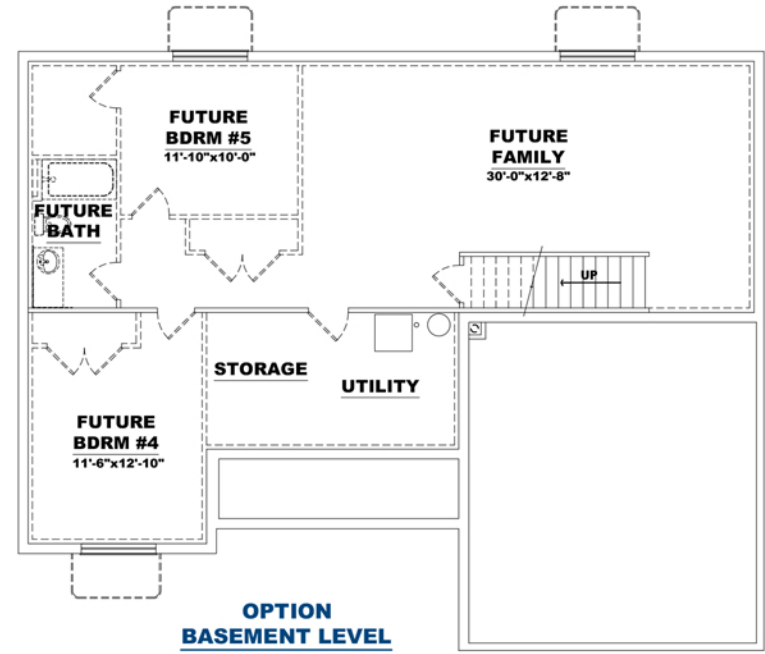

MEADOWBROOK

SQUARE FOOTAGE

2,522	Total Footage
1,261	Main Level
1,261	Optional Basement

HOME SPECS

3-6	Bedrooms
2-3	Baths
2	Car Garage
50'0	Width
40'2	Depth

PRICING

Elevation A-

Elevation B-

Elevation C-

ELEVATION A

ELEVATION B

ELEVATION C

MEADOWBROOK

MAIN LEVEL

1,261 sq. ft.

MAIN LEVEL

OPTIONAL BASEMENT

1,261 sq. ft.

OPTION BASEMENT LEVEL

OPTION M. BATH

OPTION LAUNDRY

OPTION STAIRS WITH BASEMENT OPTION