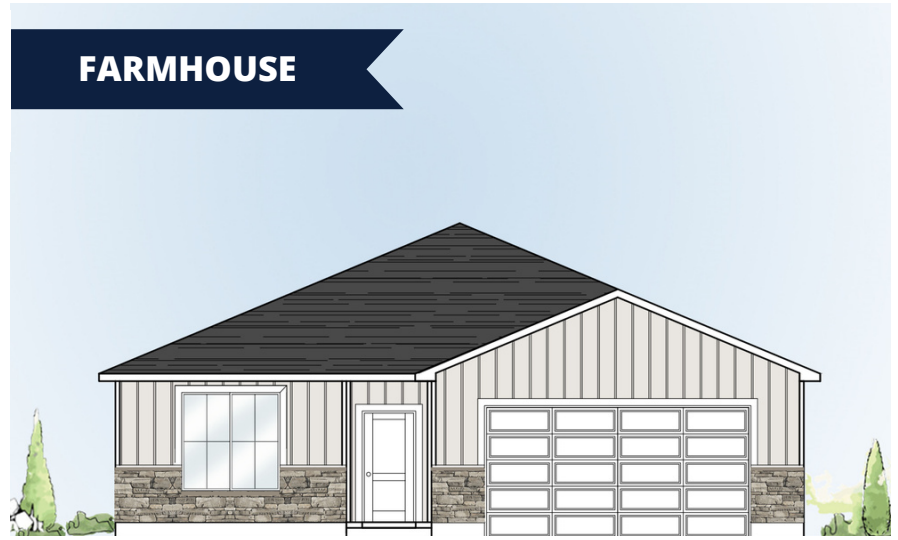

FAIRVIEW

WITH UNFINISHED BASEMENT

SQUARE FOOTAGE

Total	3,150
Main Level	1,575
Unfinished Basement	1,575

HOME SPECIFICATIONS

Bedrooms	3-6
Baths	2-3
Car Garage	2-3
Width	42'-0"
Depth	52'-0"

PRICING

Farmhouse	_____
Craftsman	_____

FAIRVIEW

WITH UNFINISHED BASEMENT

SQUARE FOOTAGE

Total	3,150
Main Level	1,575
Unfinished Basement	1,575

September 2022