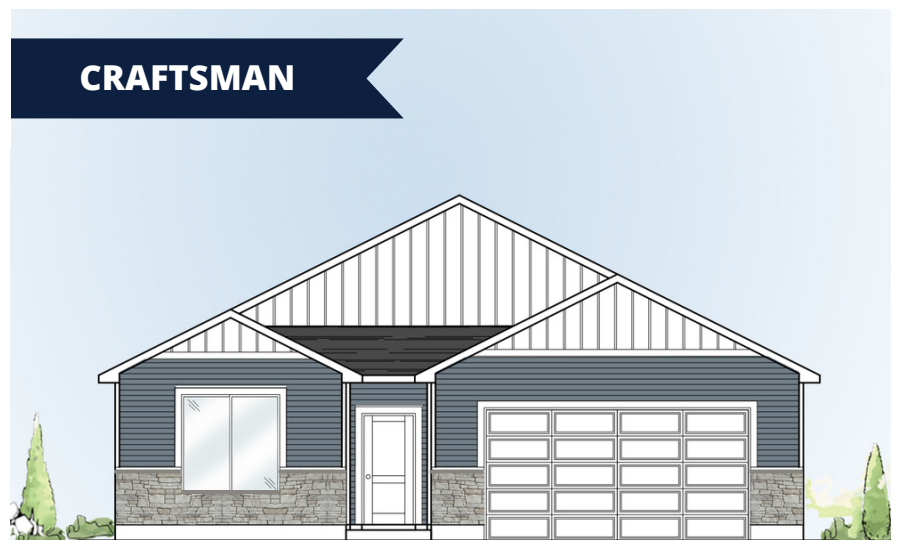

FAIRVIEW

WITH UNFINISHED BASEMENT

SQUARE FOOTAGE

Total	3,150
Main Level	1,575
Unfinished Basement	1,575

HOME SPECIFICATIONS

Bedrooms	3-6
Baths	2-3
Car Garage	2-3
Width	42'-0"
Depth	52'-0"

PRICING

Farmhouse	_____
Craftsman	_____

FAIRVIEW

WITH UNFINISHED BASEMENT

SQUARE FOOTAGE

Total	3,150
Main Level	1,575
Unfinished Basement	1,575

September 2022