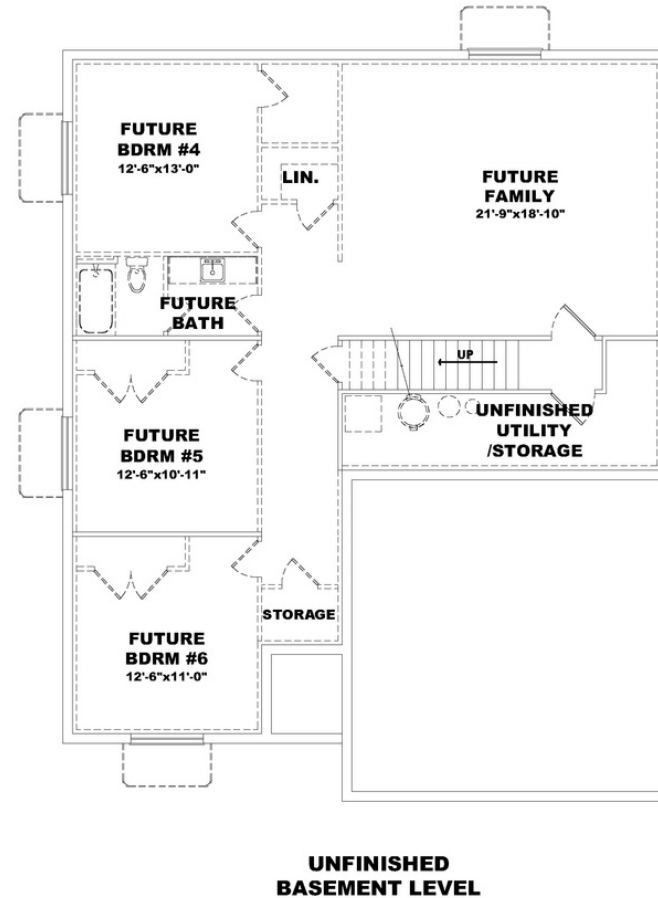

FAIRVIEW

WITH UNFINISHED BASEMENT

SQUARE FOOTAGE

Total	3,150
Main Level	1,575
Unfinished Basement	1,575

HOME SPECIFICATIONS

Bedrooms	3-6
Baths	2-3
Car Garage	2-3
Width	42'-0"
Depth	52'-0"

PRICING

Farmhouse	_____
Craftsman	_____

FAIRVIEW

WITH UNFINISHED BASEMENT

SQUARE FOOTAGE

Total	3,150
Main Level	1,575
Unfinished Basement	1,575

September 2022