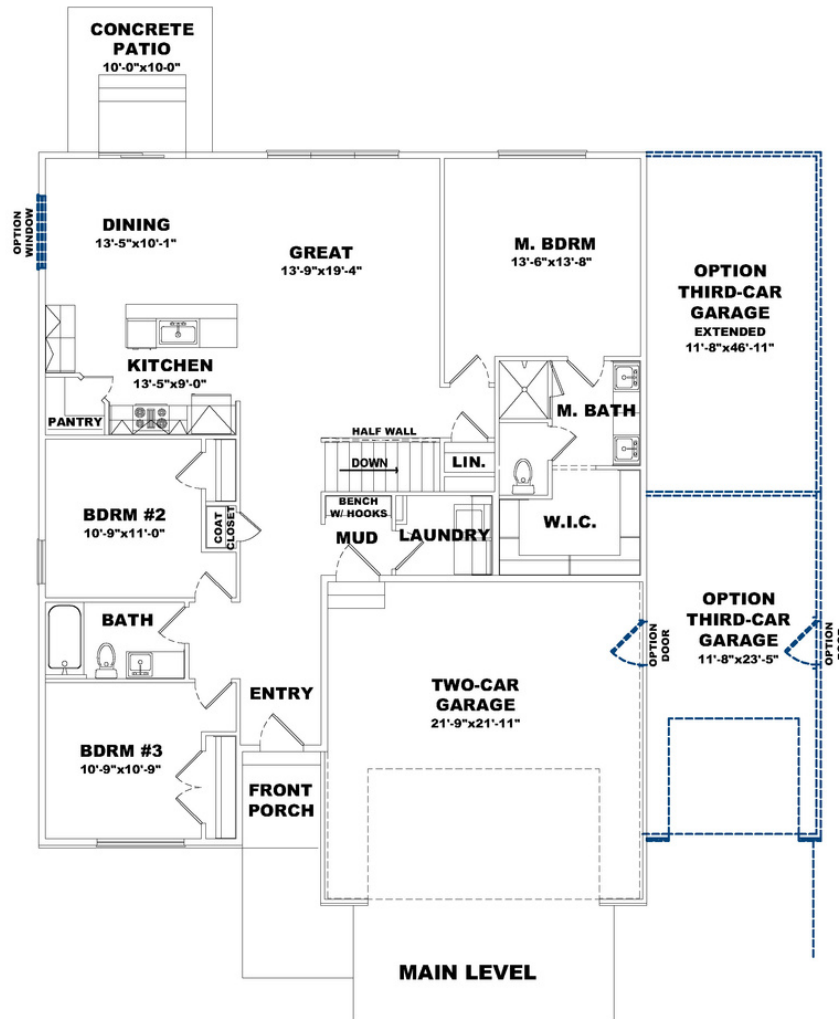

FAIRVIEW

WITH UNFINISHED BASEMENT

SQUARE FOOTAGE

Total	3,150
Main Level	1,575
Unfinished Basement	1,575

HOME SPECIFICATIONS

Bedrooms	3-6
Baths	2-3
Car Garage	2-3
Width	42'-0"
Depth	52'-0"

PRICING

Farmhouse	_____
Craftsman	_____

FAIRVIEW

WITH UNFINISHED BASEMENT

SQUARE FOOTAGE

Total	3,150
Main Level	1,575
Unfinished Basement	1,575

September 2022