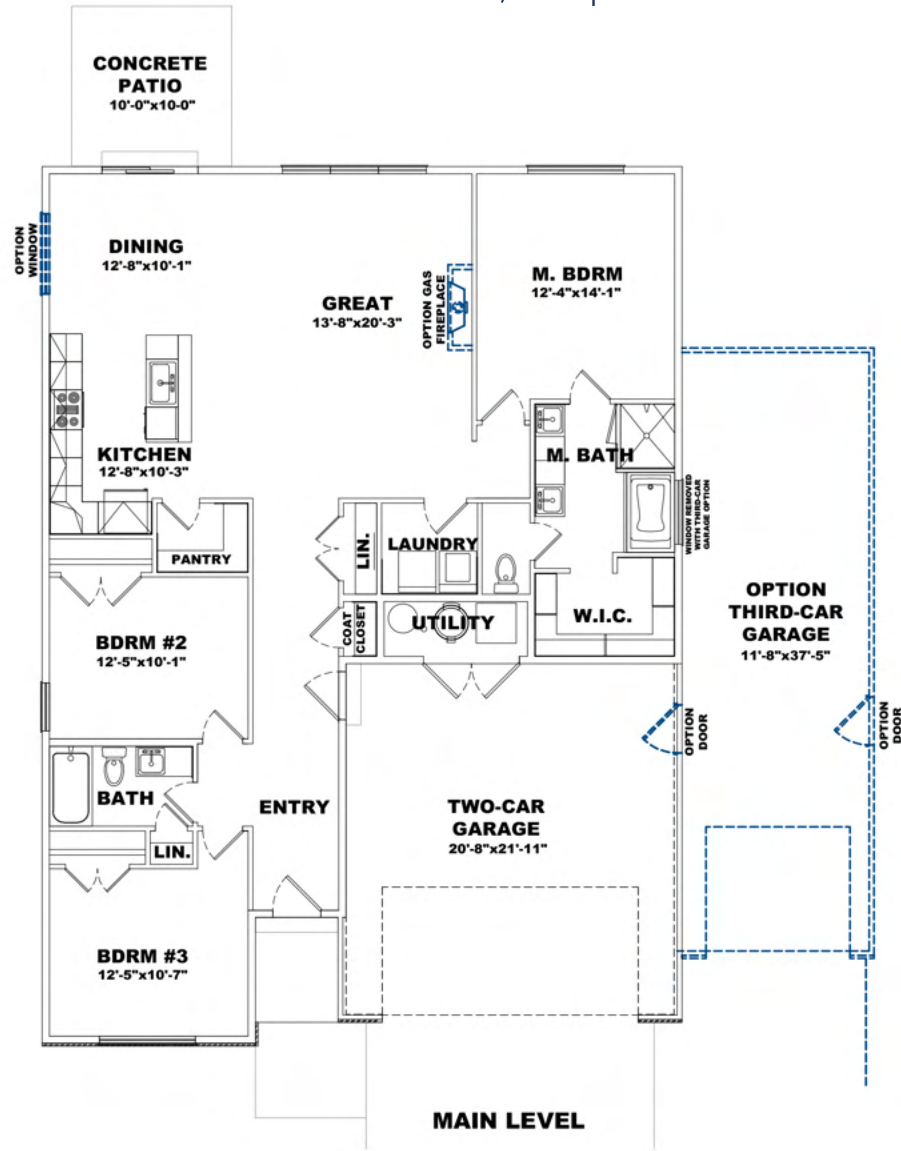

ATHENS

SQUARE FOOTAGE

1,649 Total Footage

1,649 Main Level

HOME SPECS

3 Bedrooms

2 Baths

2 Car Garage

40'0 Width

55'0 Depth

PRICING

Farmhouse-

Craftsman-

FARMHOUSE

CRAFTSMAN

MAIN LEVEL

1,649 sq. ft.

MAIN LEVEL