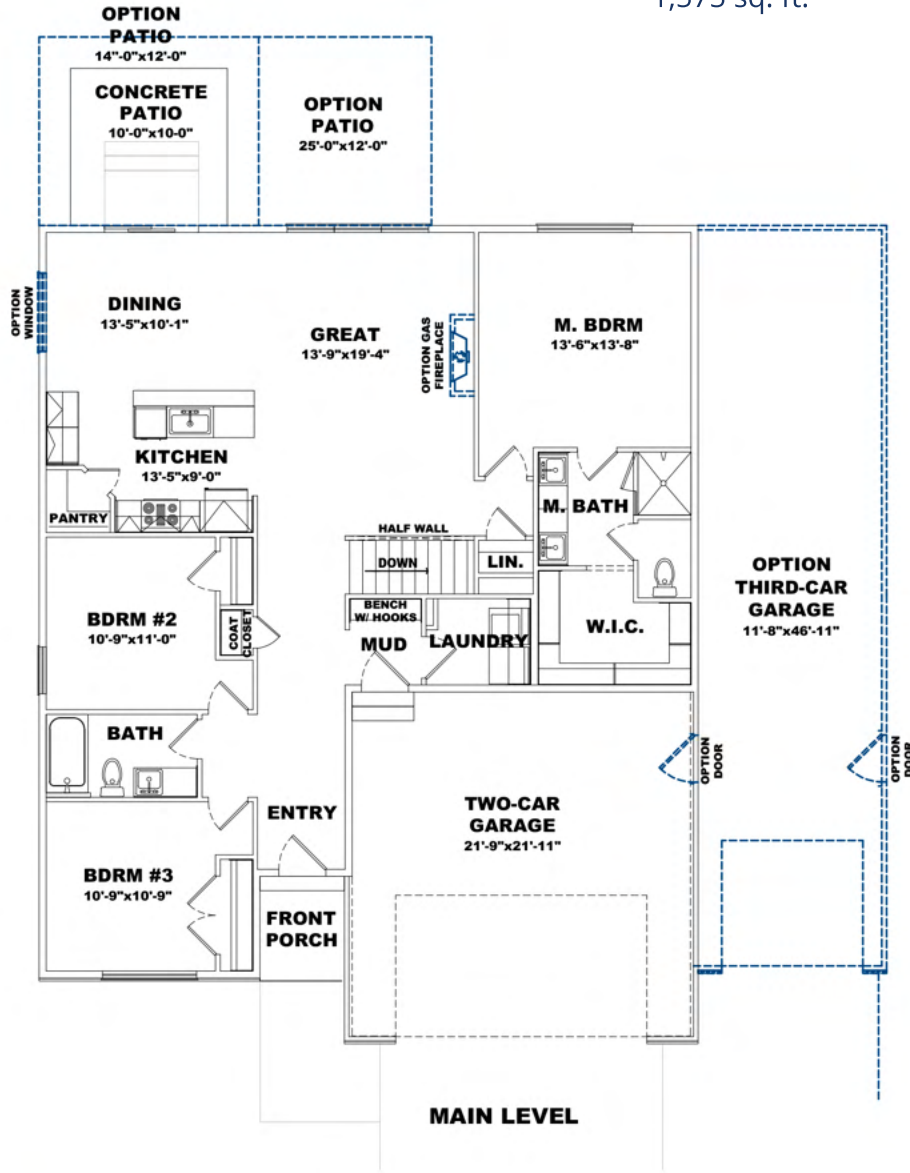

FAIRVIEW

Unfinished With Basement

SQUARE FOOTAGE

3,150	Total
1,575	Main Level
1,575	Unfinished Basement

HOME SPECS

3-6	Bedrooms (w/Loft)
2-3	Baths
2-3	Car Garage
42'	Width
52'	Depth

PRICING

Farmhouse-

Craftsman-

Farmhouse

Craftsman

FAIRVIEW

With Unfinished Basement

MAIN LEVEL

1,575 sq. ft.

UNFINISHED BASEMENT

1,575 sq. ft.