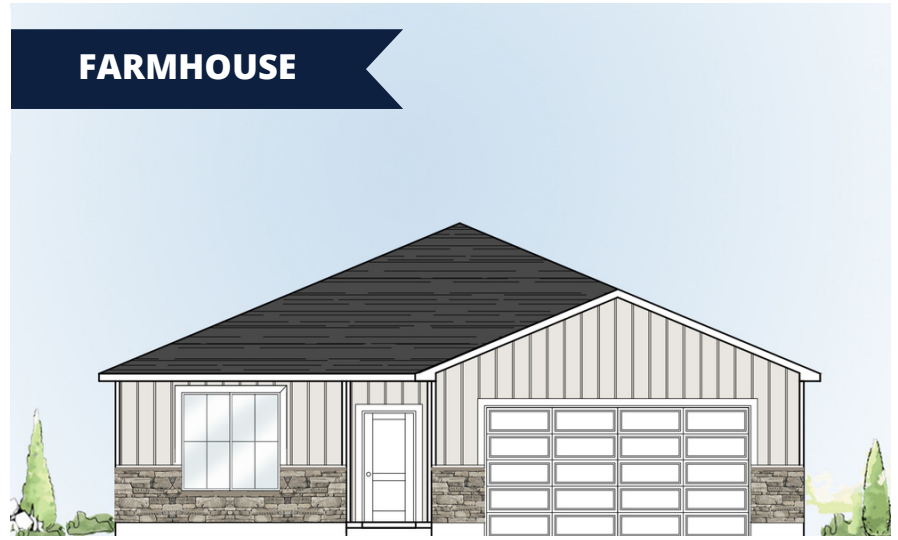

FAIRVIEW

WITH UNFINISHED BASEMENT

SQUARE FOOTAGE

Total	3,150
Main Level	1,575
Unfinished Basement	1,575

HOME SPECIFICATIONS

Bedrooms	3-6
Baths	2-3
Car Garage	2-3
Width	42'-0"
Depth	52'-0"

PRICING

Farmhouse	_____
Craftsman	_____

FAIRVIEW

WITH UNFINISHED BASEMENT

SQUARE FOOTAGE

Total	3,150
Main Level	1,575
Unfinished Basement	1,575