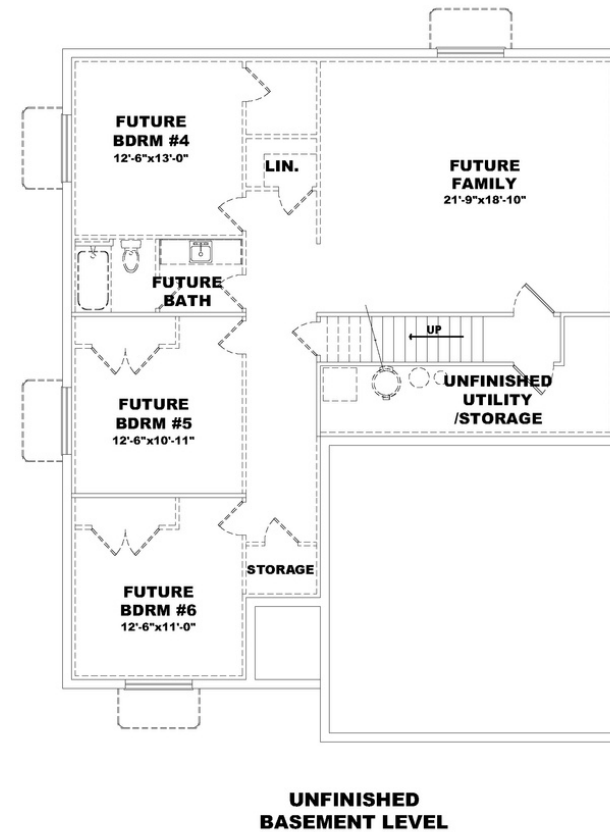

FAIRVIEW

WITH UNFINISHED BASEMENT

SQUARE FOOTAGE

Total	3,150
Main Level	1,575
Unfinished Basement	1,575

HOME SPECIFICATIONS

Bedrooms	3-6
Baths	2-3
Car Garage	2-3
Width	42'-0"
Depth	52'-0"

PRICING

Farmhouse	_____
Craftsman	_____

FAIRVIEW

WITH UNFINISHED BASEMENT

SQUARE FOOTAGE

Total	3,150
Main Level	1,575
Unfinished Basement	1,575