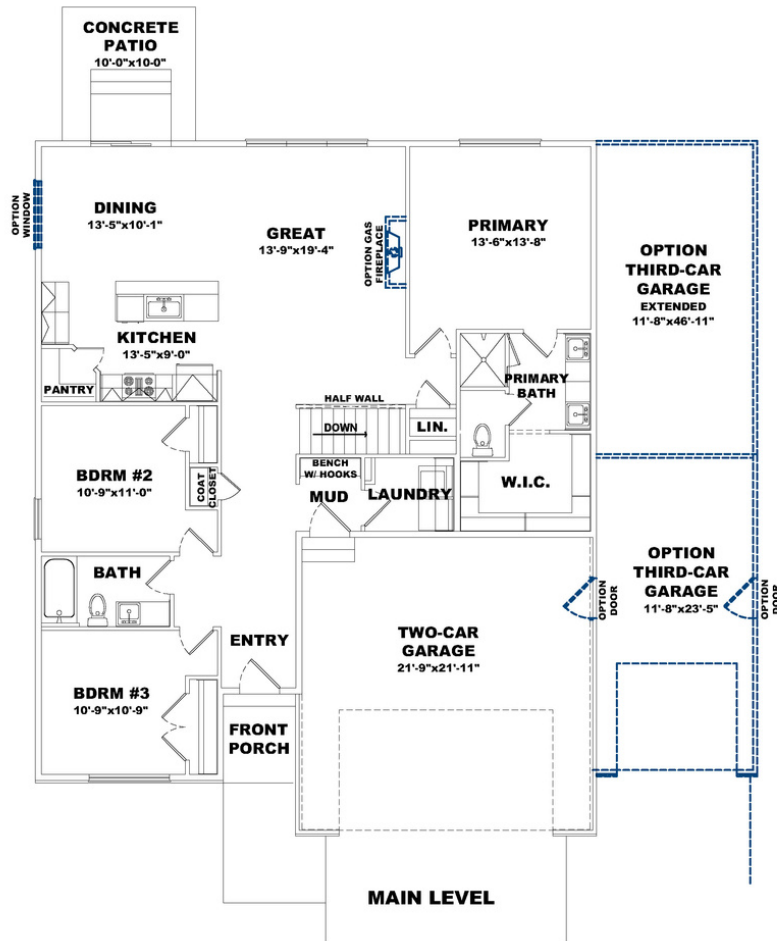

FAIRVIEW

WITH UNFINISHED BASEMENT

SQUARE FOOTAGE

Total	3,150
Main Level	1,575
Unfinished Basement	1,575

HOME SPECIFICATIONS

Bedrooms	3-6
Baths	2-3
Car Garage	2-3
Width	42'-0"
Depth	52'-0"

PRICING

Farmhouse	_____
Craftsman	_____

FAIRVIEW

WITH UNFINISHED BASEMENT

SQUARE FOOTAGE

Total	3,150
Main Level	1,575
Unfinished Basement	1,575