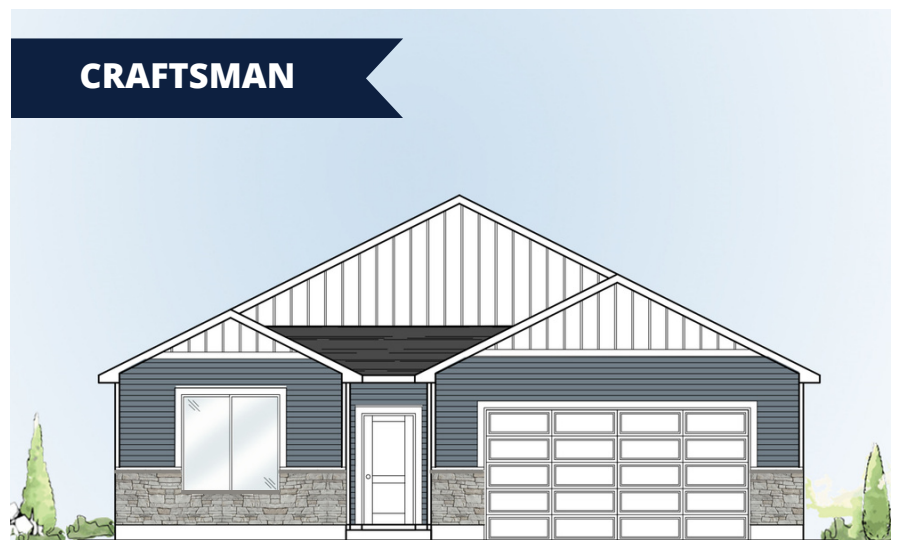

FAIRVIEW

WITH UNFINISHED BASEMENT

SQUARE FOOTAGE

Total	3,150
Main Level	1,575
Unfinished Basement	1,575

HOME SPECIFICATIONS

Bedrooms	3-6
Baths	2-3
Car Garage	2-3
Width	42'-0"
Depth	52'-0"

PRICING

Farmhouse	_____
Craftsman	_____

FAIRVIEW

WITH UNFINISHED BASEMENT

SQUARE FOOTAGE

Total	3,150
Main Level	1,575
Unfinished Basement	1,575