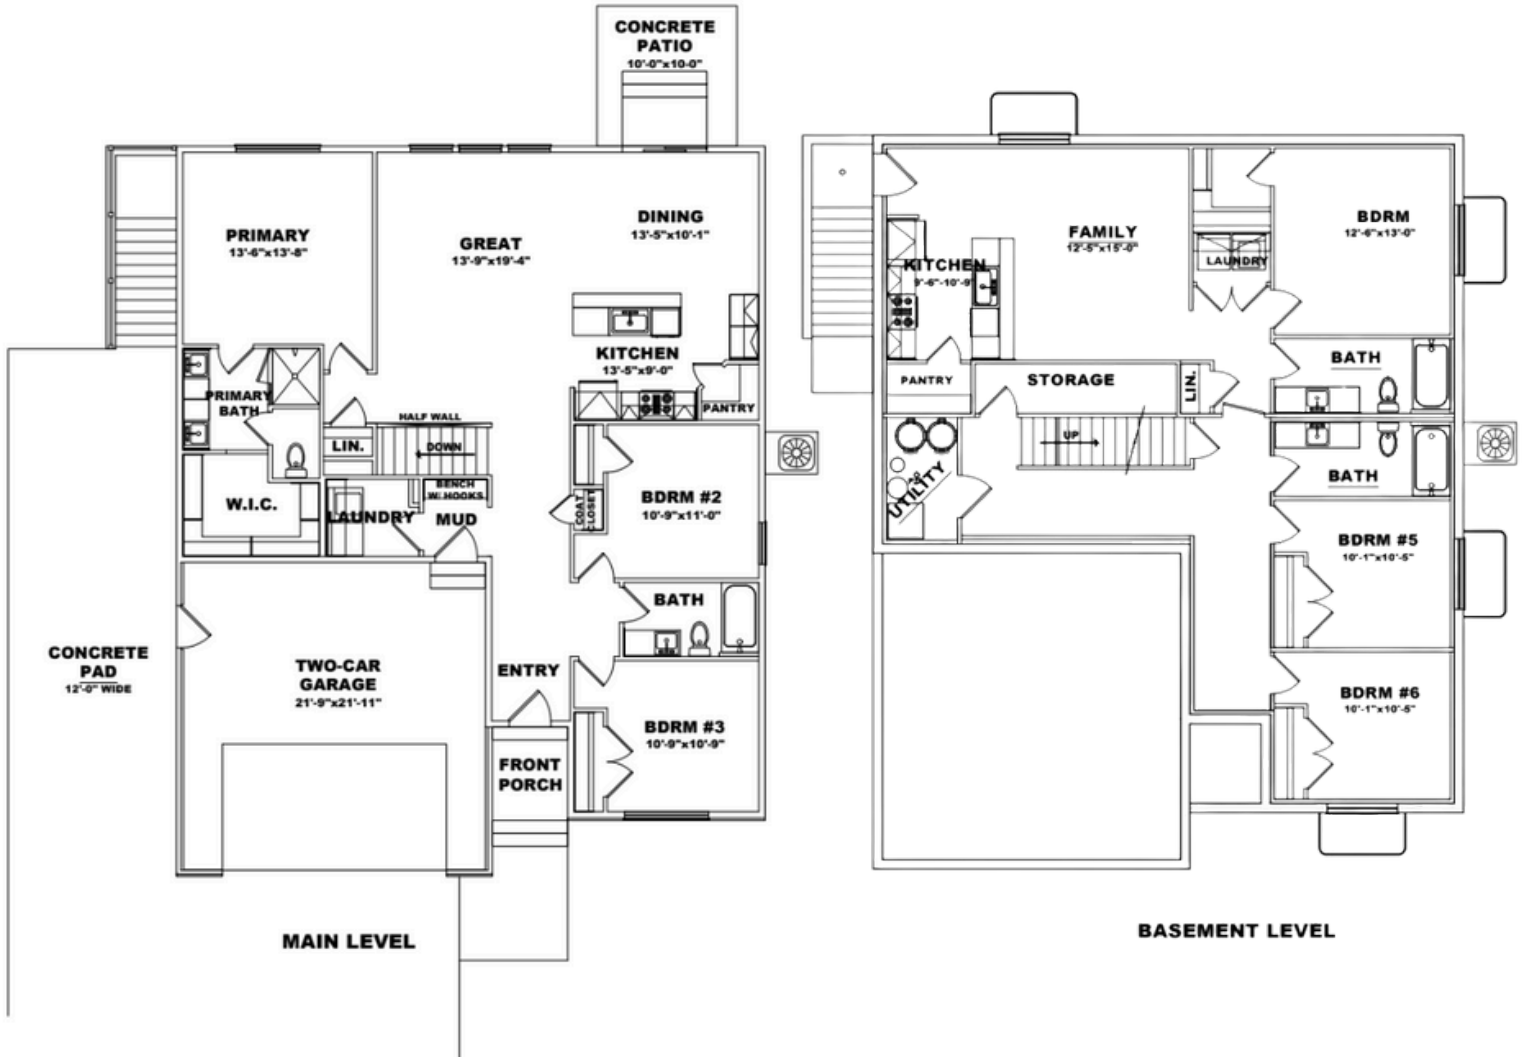

THE FAIRVIEW

BASEMENT APARTMENT

CRAFTSMAN

CRAFTSMAN ELEVATION

FARMHOUSE ELEVATION

Scan to Learn
More!

Utah 435.755.9530
Idaho 208.529.2191

THE FAIRVIEW

BASEMENT APARTMENT

SQUARE FOOTAGE

Main Level	1,575 sq. ft.
Basement Level	812 sq. ft.
ADU Basement	763 sq. ft.
Total	3,150 sq. ft.

HOME SPECS

Home	ADU
Bedrooms	5
Baths	3
Car Garage	2
	Kitchen
	Family Room
	Bath
	1 Bedroom