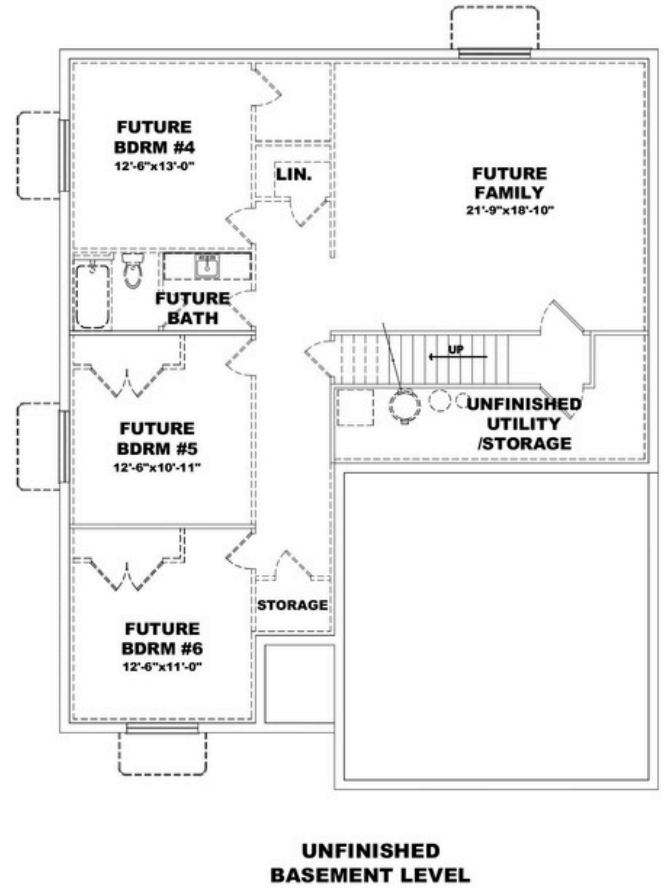

THE FAIRVIEW

BASEMENT APARTMENT

FARMHOUSE

CRAFTSMAN ELEVATION

FARMHOUSE ELEVATION

Scan to Learn
More!

Utah 435.755.9530
Idaho 208.529.2191

THE FAIRVIEW

BASEMENT APARTMENT

SQUARE FOOTAGE

Main Level	1,575 sq. ft.
Basement Level	812 sq. ft.
ADU Basement	763 sq. ft.
Total	3,150 sq. ft.

HOME SPECS

<u>Home</u>		<u>ADU</u>
Bedrooms	5	Kitchen
Baths	3	Family Room
Car Garage	2	Bath
		1 Bedroom