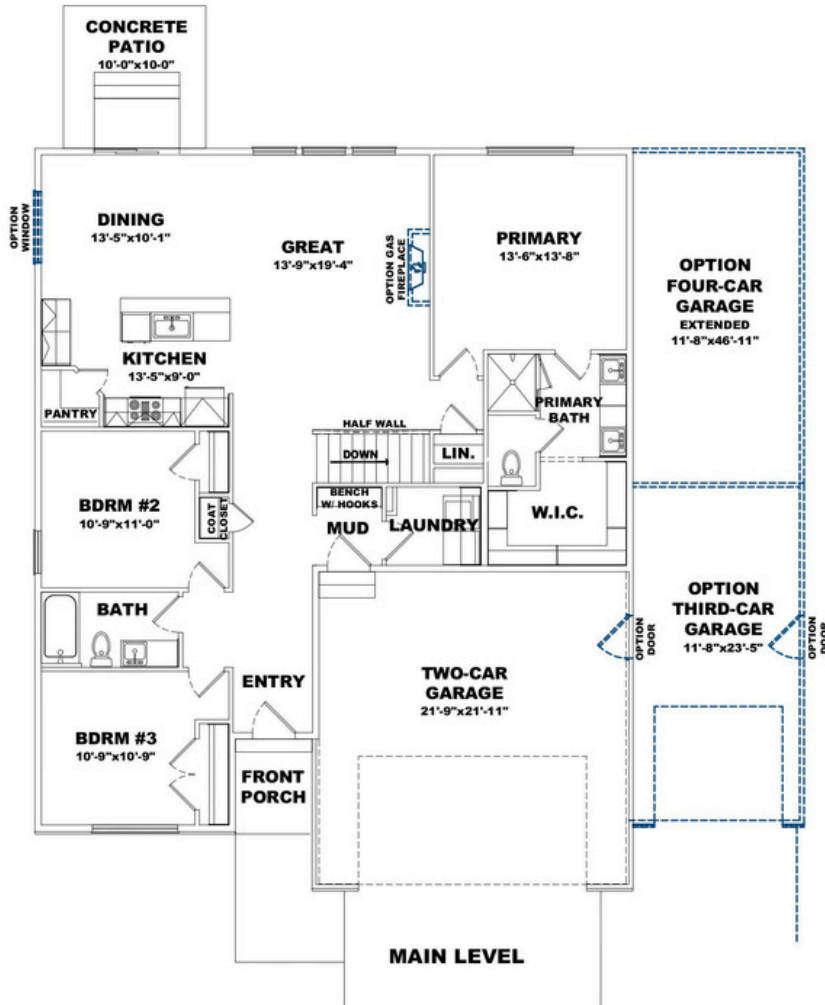

THE FAIRVIEW

BASEMENT APARTMENT

FARMHOUSE

CRAFTSMAN ELEVATION

FARMHOUSE ELEVATION

Scan to Learn
More!

Utah 435.755.9530
Idaho 208.529.2191

THE FAIRVIEW

BASEMENT APARTMENT

SQUARE FOOTAGE

Main Level	1,575 sq. ft.
Basement Level	812 sq. ft.
ADU Basement	763 sq. ft.
Total	3,150 sq. ft.

HOME SPECS

<u>Home</u>		<u>ADU</u>
Bedrooms	5	Kitchen
Baths	3	Family Room
Car Garage	2	Bath
		1 Bedroom