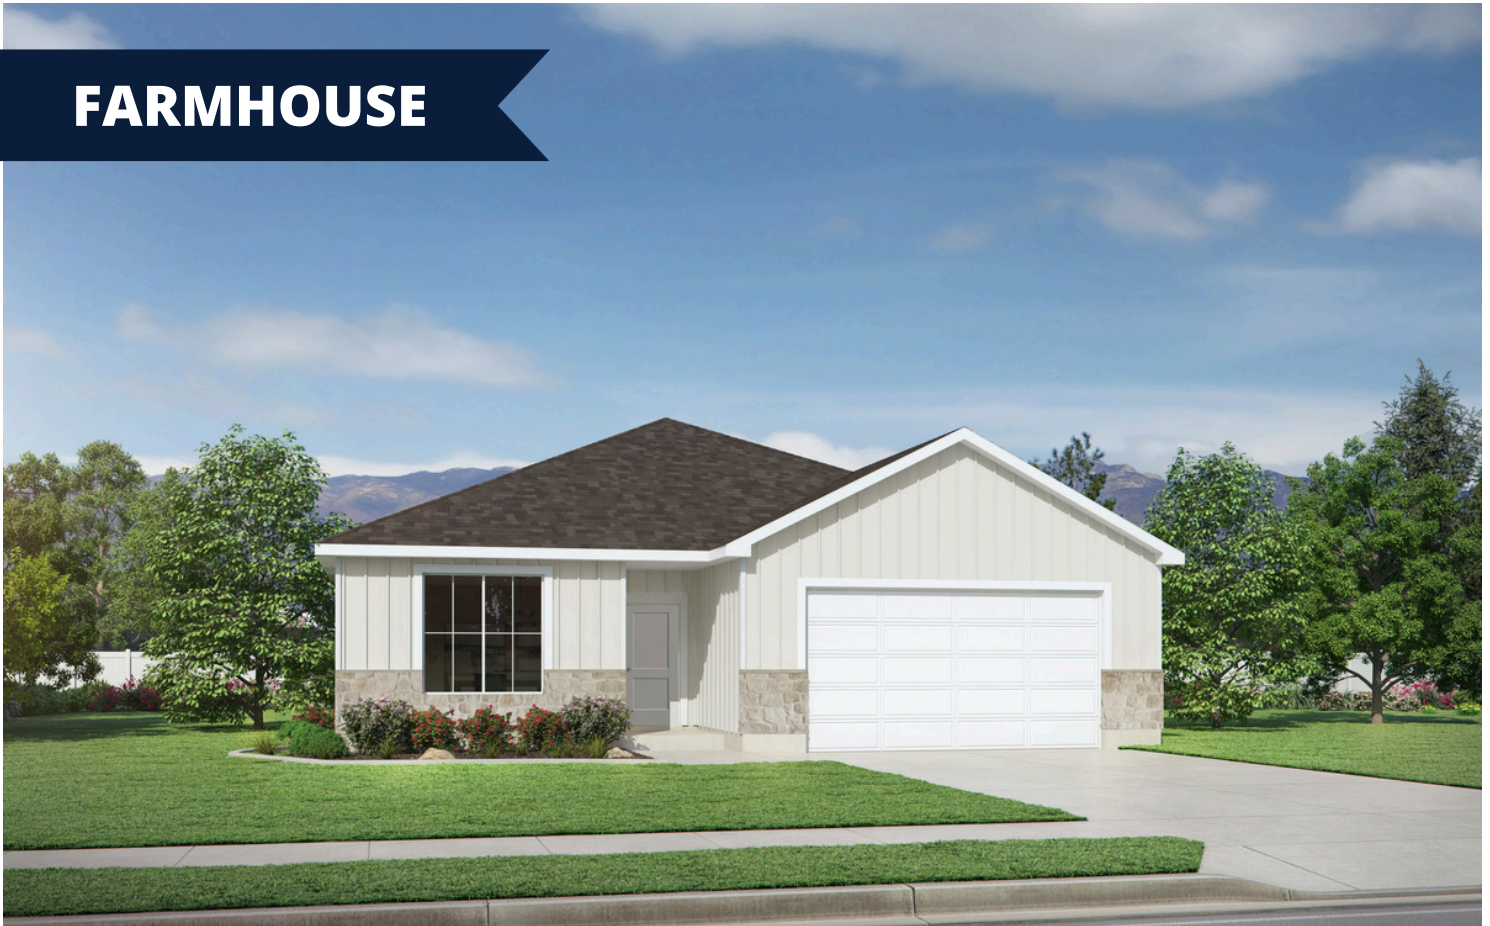

THE FAIRVIEW

BASEMENT APARTMENT

FARMHOUSE

CRAFTSMAN ELEVATION

FARMHOUSE ELEVATION

Scan to Learn
More!

Utah 435.755.9530
Idaho 208.529.2191

THE FAIRVIEW

BASEMENT APARTMENT

SQUARE FOOTAGE

Main Level	1,575 sq. ft.
Basement Level	812 sq. ft.
ADU Basement	763 sq. ft.
Total	3,150 sq. ft.

HOME SPECS

<u>Home</u>		<u>ADU</u>
Bedrooms	5	Kitchen
Baths	3	Family Room
Car Garage	2	Bath
		1 Bedroom